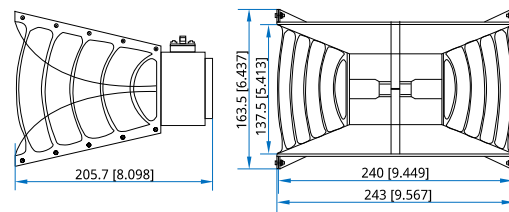

QDRHA-1000-20000

1~20GHz

Features:
* BroadbandApplications:
* Wireless
* Transceiver
* Laboratory Test
* Broadcast**Electrical**

Frequency: 1~20GHz
VSWR: 2 max.
Gain: 12.58dB
H Plane Beam Width: 11.29°~60.56°
E Plane Beam Width: 13.52°~78.41°

Mechanical

Size: 243*163.5*205.7mm
9.567*6.437*8.098in

Outline Drawings

Unit: mm [in]

Tolerance: ± 0.2 mm [± 0.008 in]**How To Order**[QDRHA-1000-20000](#)

Customization is available upon request.